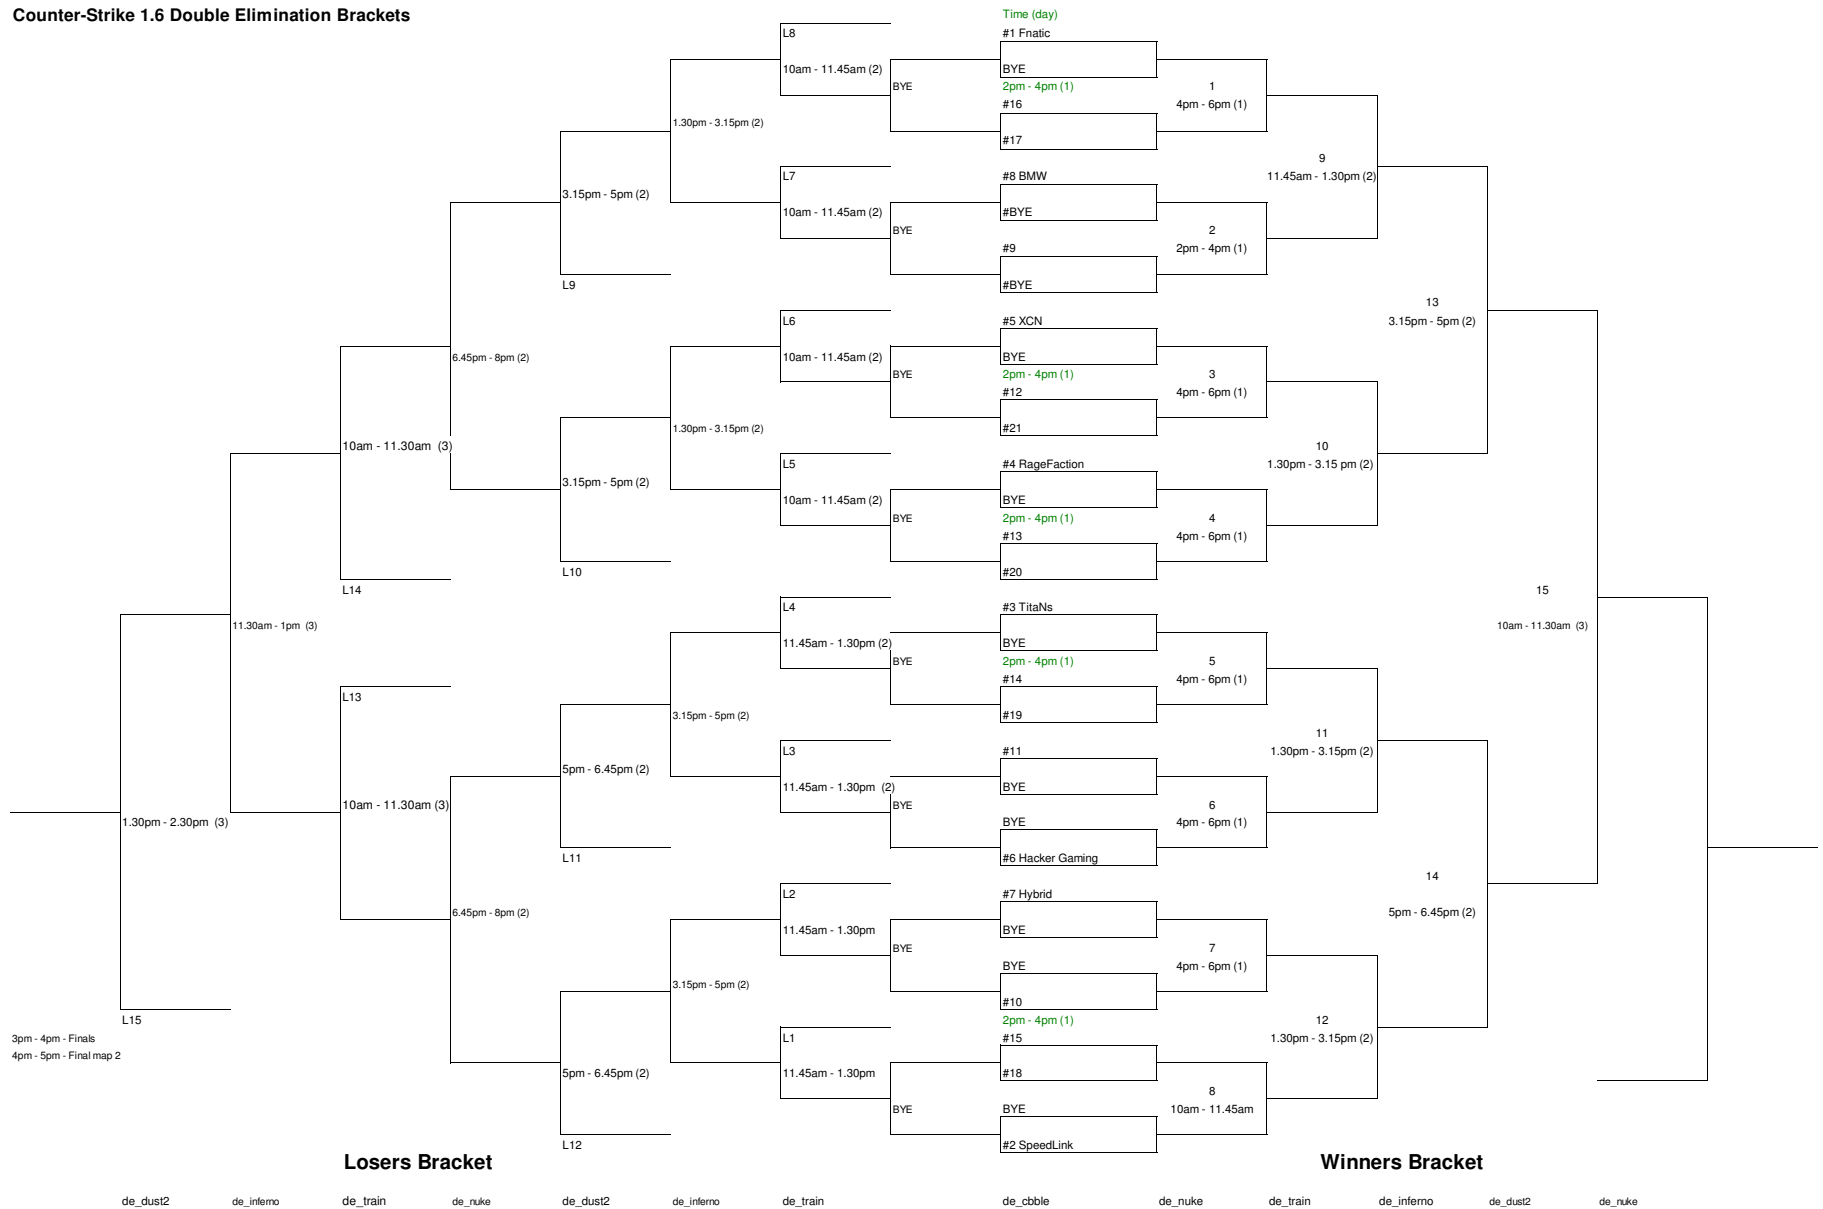

# Counter-Strike 1.6 Double Elimination Brackets

Finals - de\_nuke  
 Map 2 - de\_inferno